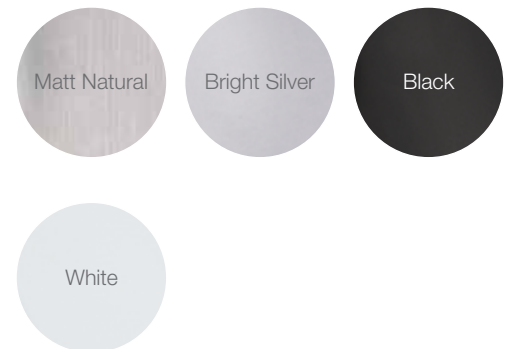

DECO. *edge*  
wardrobe systems

sleek  
style

pivotech

Deco wardrobe systems expertly combine quality materials and craftsmanship for beautiful performance.

Choose Deco Edge for a true frameless look with edge-to-edge mirrored wardrobe doors.

Elegant and modern, the Deco Edge wardrobe system offers inspired design and performance. The system's thoughtful engineering eliminates sharp edges and ensures a sleek looking system.

Deco Edge wardrobe doors feature an edge-polished 4mm mirror. Choose your frame finish from a selection colours to complement a room's design palette.

## FRAME COLOURS

## DECO EDGE FEATURES

- Edge-to-edge mirrored wardrobe doors
- Contemporary minimal grip stile
- Convex nylon ball bearing rollers ensure years of smooth, quiet operation
- An open design roller allows for easy cleaning and less dust collecting
- Can be made to measure to suit multiple configurations