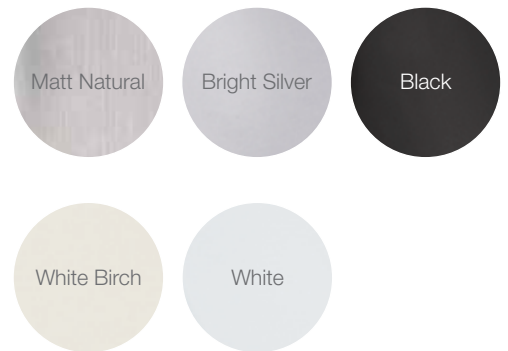

FRAME COLOURS

DECO TRIM WARDROBES AVAILABLE FROM:

pivotech.com.au
Pivotech is a brand of Aluminium Industries of Australia Pty Ltd.
aluminiumindustries.com.au