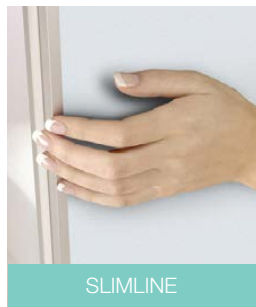

### loft slimline

Loft Slimline is a sleek and contemporary profile. The stile ensures easy operation with a minimal look. Add Pivotech's low profile handle for additional finish.

Slimline suits glass, mirror, and board infills.

### loft ultraline

"Barely-there", our Loft Ultraline features a refined 2mm edge.

Create a virtually frameless look by partnering Loft with glass or mirror.

For additional polish and performance, include our low profile handle.