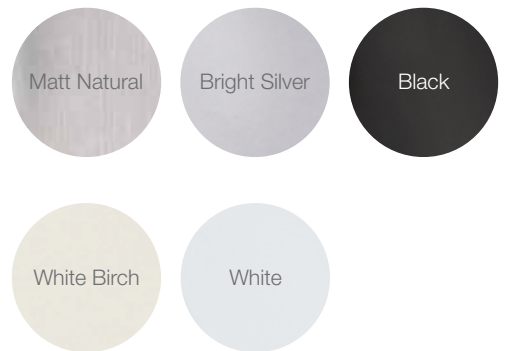

FRAME COLOURS

DECO TRIM WARDROBES AVAILABLE FROM:

pivotech.com.au
Pivotech is a brand of Aluminium Industries of Australia Pty Ltd.
aluminiumindustries.com.au