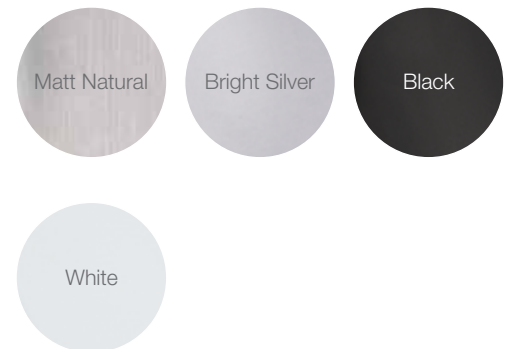

DECO. *edge*
wardrobe systems

sleek
style

pivotech

Deco wardrobe systems expertly combine quality materials and craftsmanship for beautiful performance.

Choose Deco Edge for a true frameless look with edge-to-edge mirrored wardrobe doors.

Elegant and modern, the Deco Edge wardrobe system offers inspired design and performance. The system's thoughtful engineering eliminates sharp edges and ensures a sleek looking system.

Deco Edge wardrobe doors feature an edge-polished 4mm mirror. Choose your frame finish from a selection colours to complement a room's design palette.

FRAME COLOURS

DECO EDGE FEATURES

- Edge-to-edge mirrored wardrobe doors
- Contemporary minimal grip stile
- Convex nylon ball bearing rollers ensure years of smooth, quiet operation
- An open design roller allows for easy cleaning and less dust collecting
- Can be made to measure to suit multiple configurations