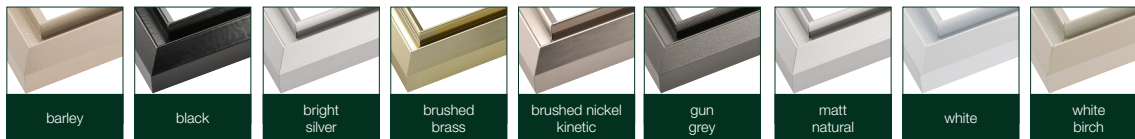

FINISH CARD

Images in print or digital form are representative of colours only. For definite colour matching, talk to your local Pivotech partner distributor or installer for a colour swatch.

Not all finishes are available for all systems. Please ask your installer for the full range of options for your system.

SHOWER SCREEN FINISHES

WARDROBE DOOR SYSTEM FINISHES

MIRROR FRAMING SYSTEM FINISHES